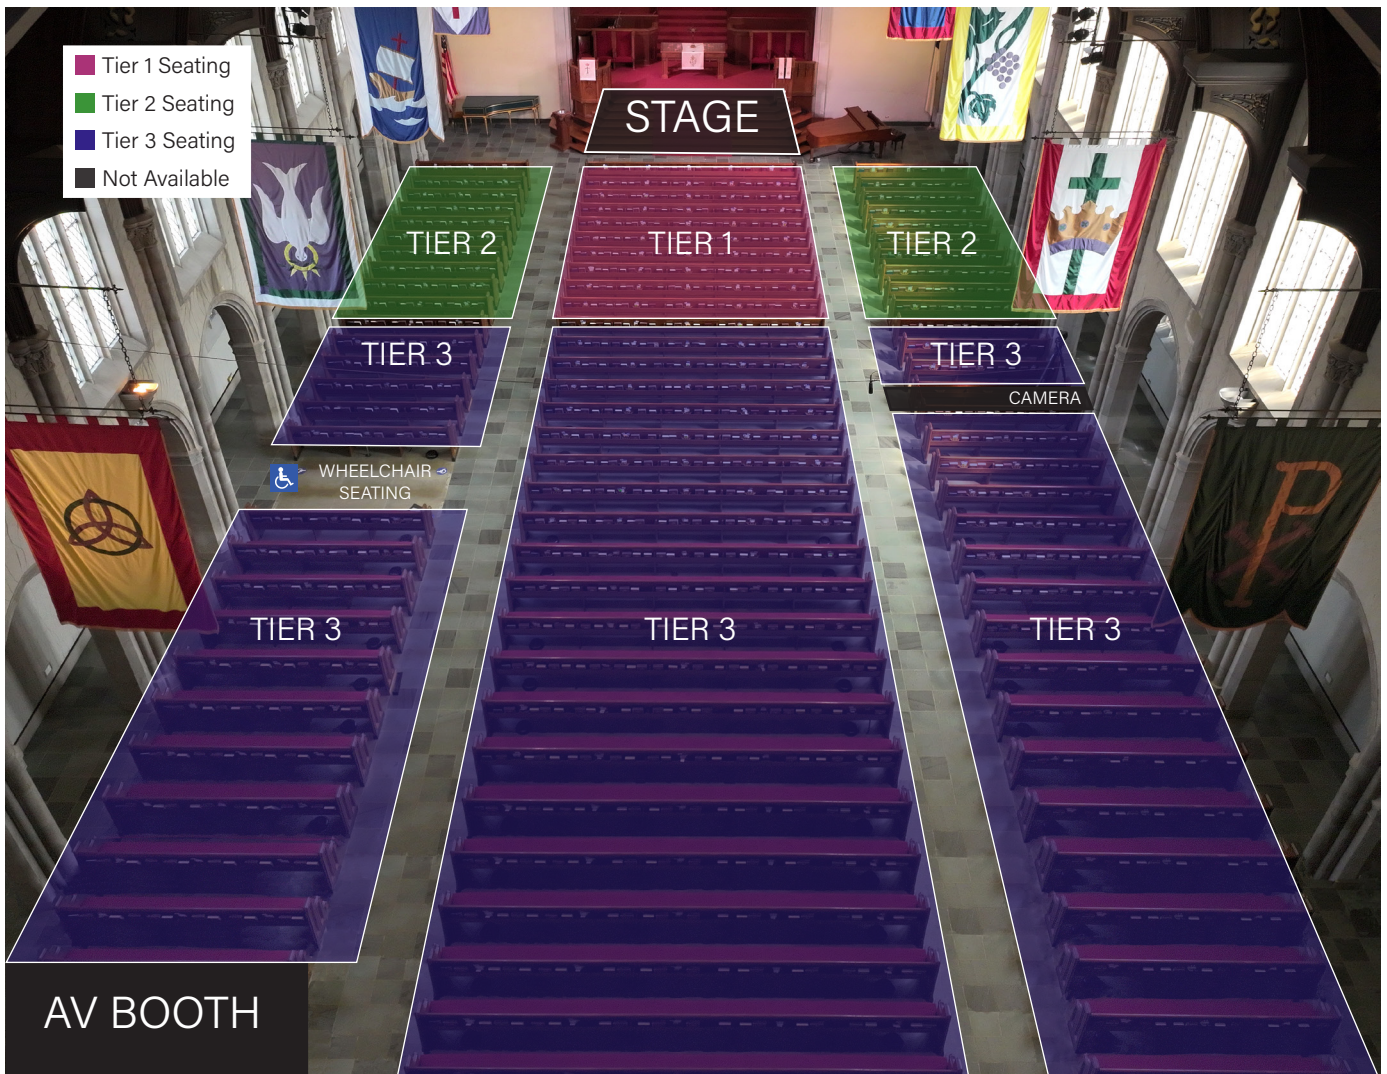

MAIN FLOOR (SANCTUARY)

2ND FLOOR CHOIR LOFT (BACK OF SANCTUARY)

*Center of pews not available - view obstructed by organ

↓ STAGE ↓